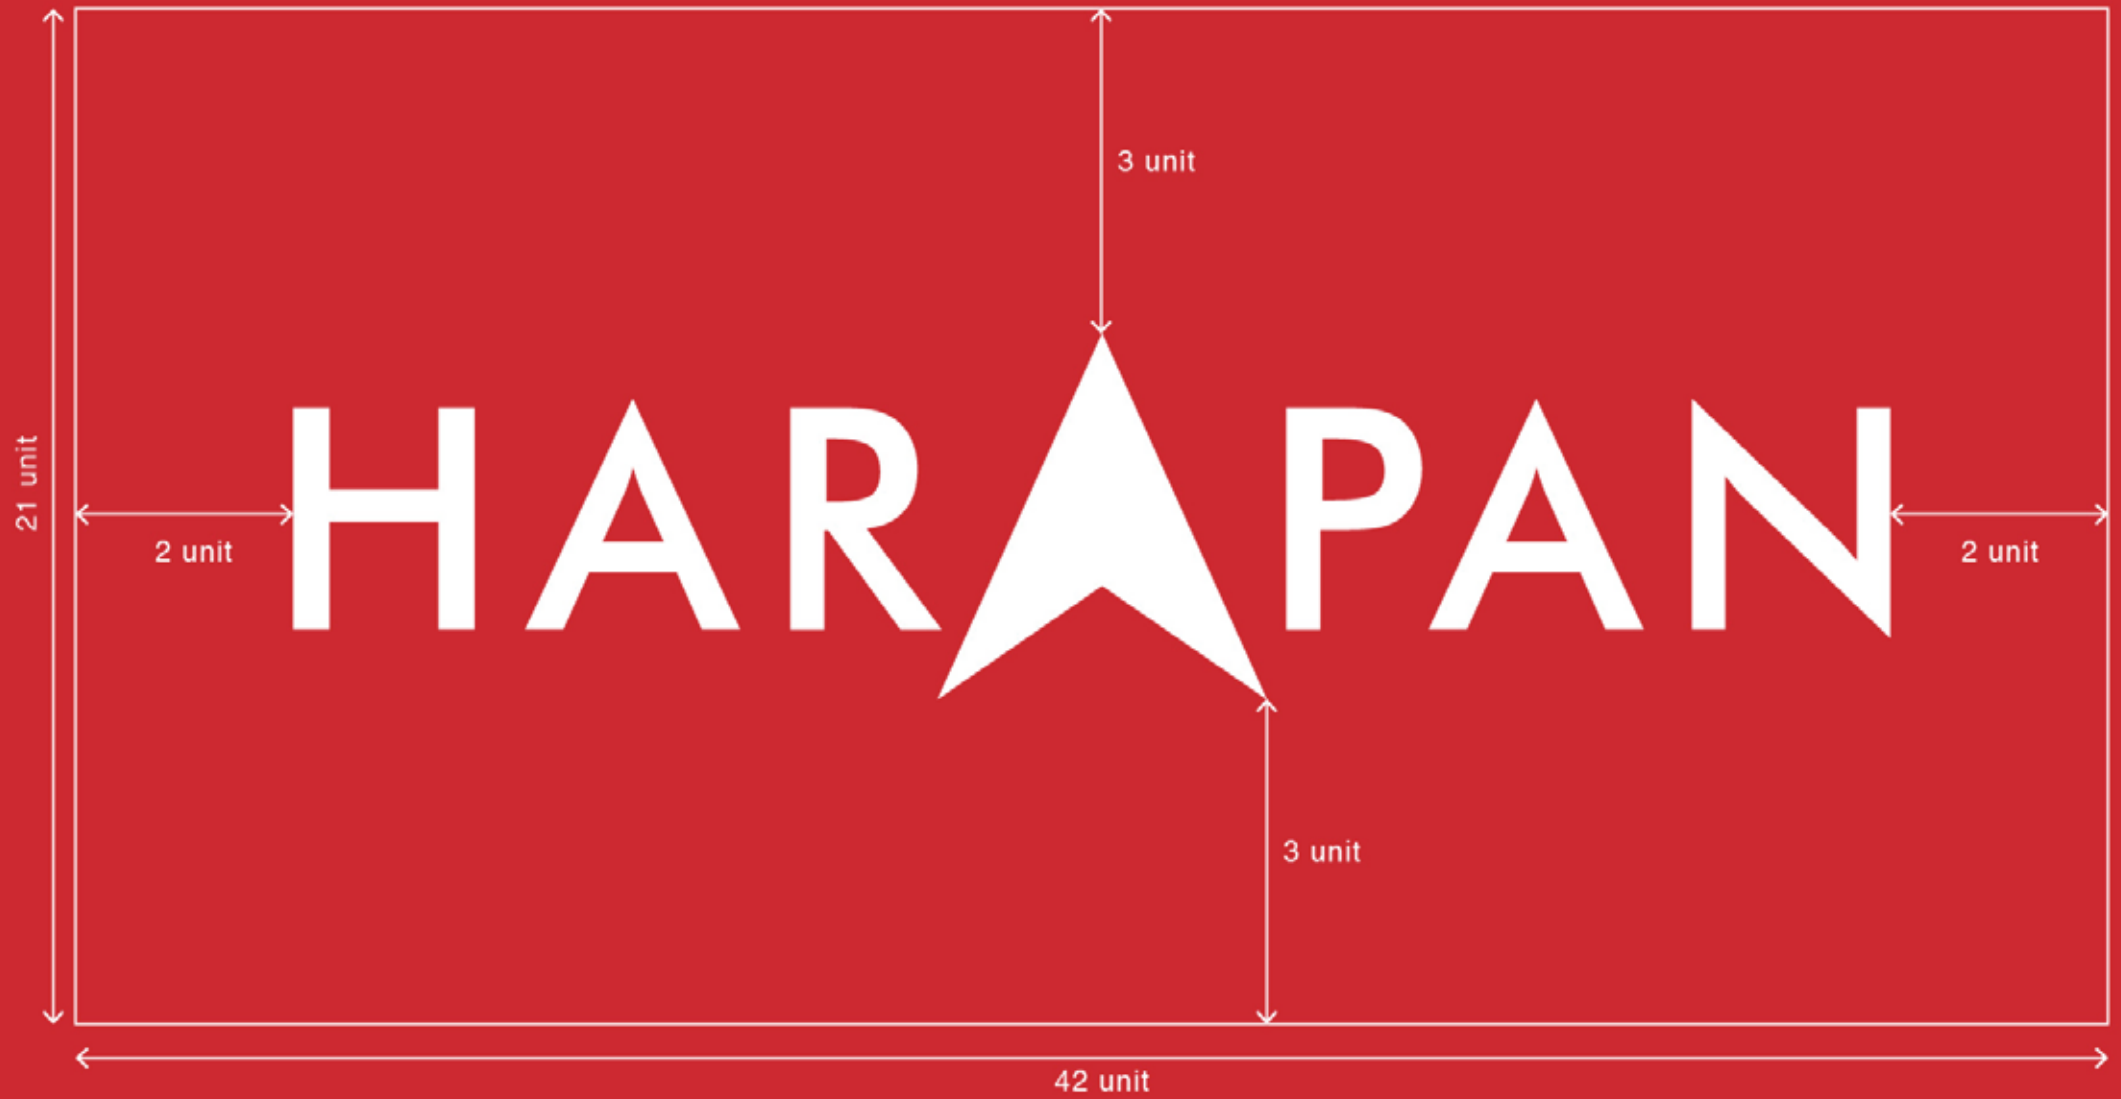

BRAND MARK
PAKATAN HARAPAN
FLAG

DO NOT CHANGE THE SPACING BETWEEN THE TYPE